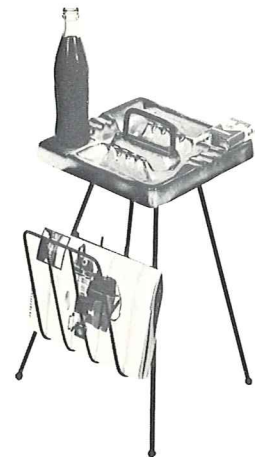

479—12" FREE FORM WITH SAFETY REST—5.00

514—4" FREE FORM-LEAF—.75

1L—LIGHTER—3.00

30—WITHOUT HANDLE—3.00

30T—10" ROUND ASH TRAY—4.00

63A—FITTED SAFETY ASHTRAY—1.50

63C—KING SIZE CIGARETTE BOX WITH LID—2.50

34M—REFRESHMENT AND ASH TRAY ON WROUGHT IRON STAND WITH MAGAZINE RACK—15.00