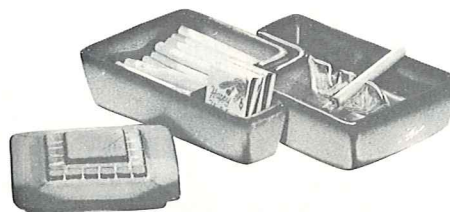

223—6" CLOVER LEAF—1.00

458—7" THREE SIDED—2.00

480—8" ROUND—3.00

478—15" LEAF TRAY WITH SAFETY REST—5.00

464—10 1/2" SQUARE—5.00

F203—13 1/2" TEAR DROP—3.00

481—STAR TRAY—.75

488—7" TRAY—1.50

479—12" FREE FORM WITH SAFETY REST—5.00

514—4" FREE FORM-LEAF—.75

1L—LIGHTER—3.00

30—WITHOUT HANDLE—3.00

30T—10" ROUND ASH TRAY—4.00

63A—FITTED SAFETY ASHTRAY—1.50

63C—KING SIZE CIGARETTE BOX WITH LID—2.50

34M—REFRESHMENT AND ASH TRAY ON WROUGHT IRON STAND WITH MAGAZINE RACK—15.00